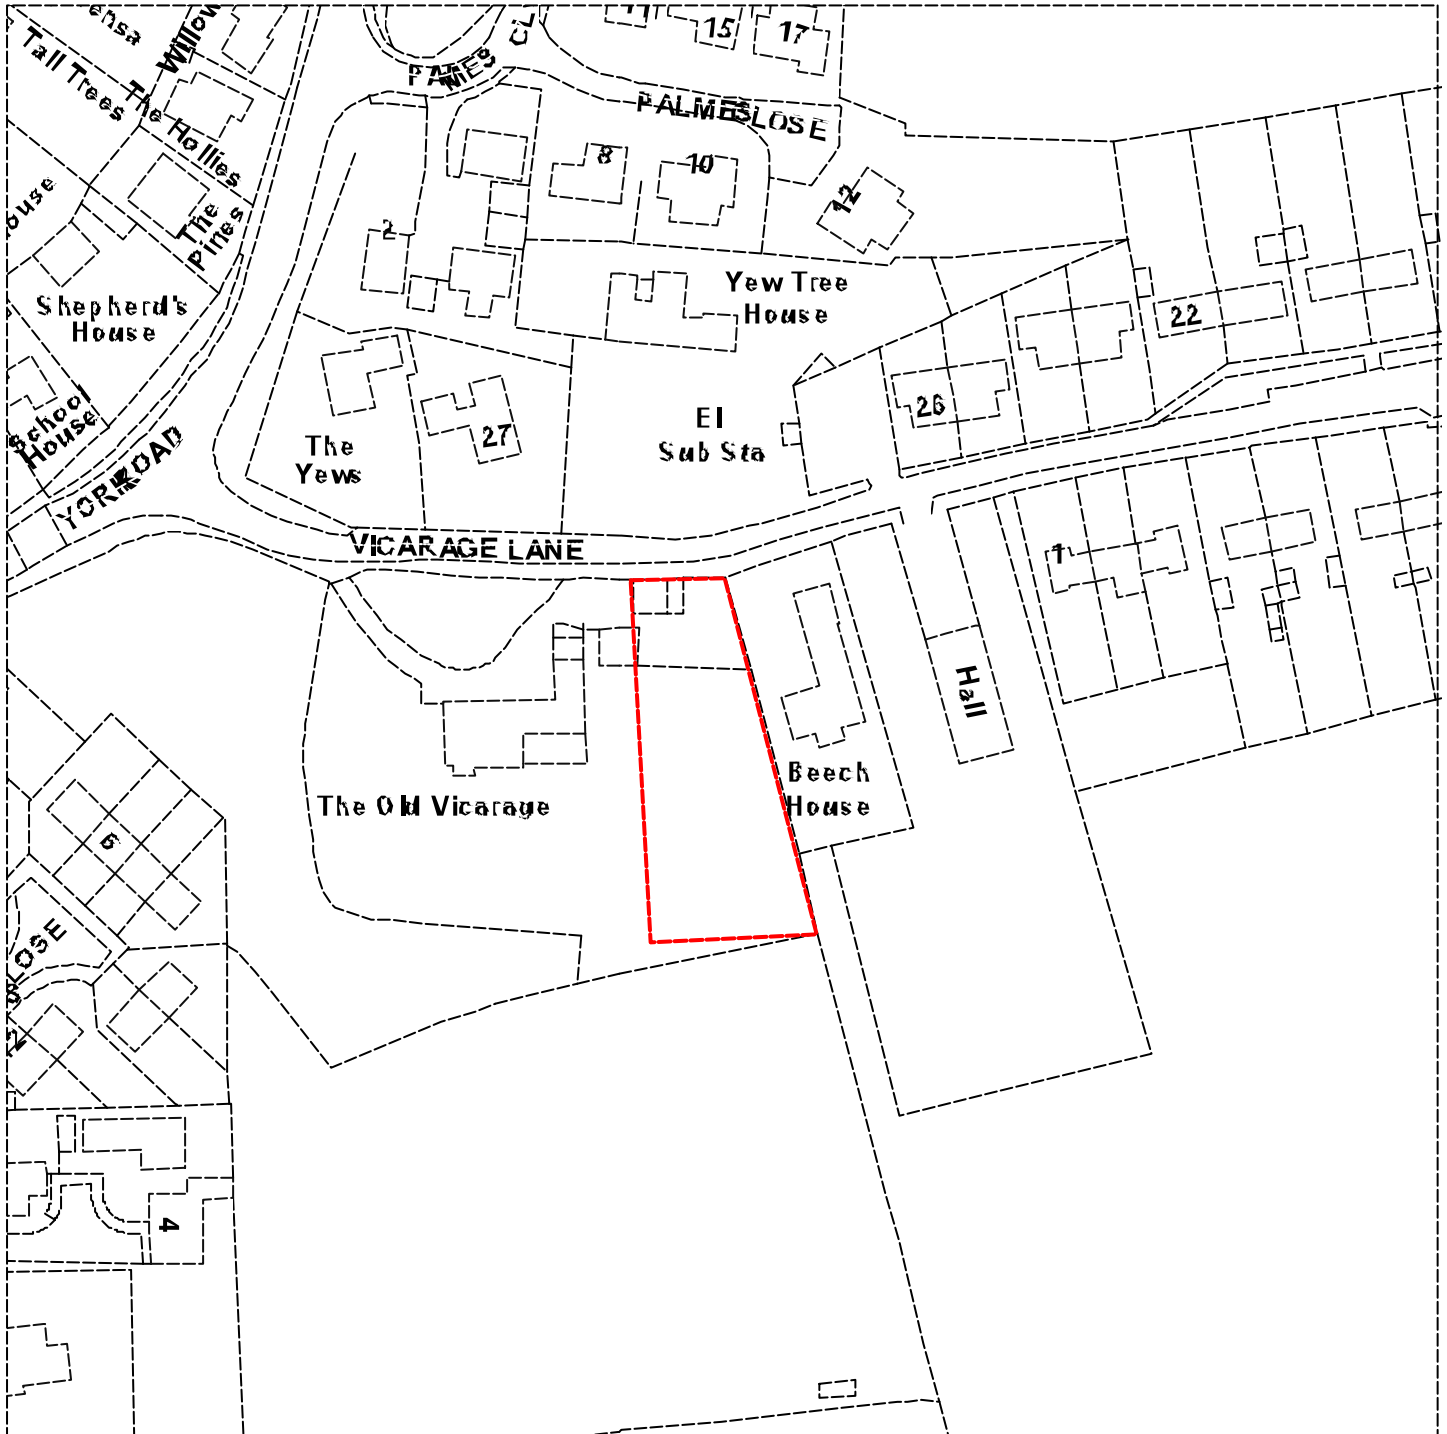

Application at The Old Vicarage Naburn

Ref 07/01167/FUL

Scale : 1:1250

Reproduced from the Ordnance Survey map with the permission of the Controller of Her Majesty's Stationery Office © Crown Copyright 2000.

Unauthorised reproduction infringes Crown Copyright and may lead to prosecution or civil proceedings.

| | |
|---------------------|----------------------|
| Organisation | City of York Council |
| Department | Development Control |
| Comments | Application Site |
| Date | 29 June 2007 |
| SLA Number | |